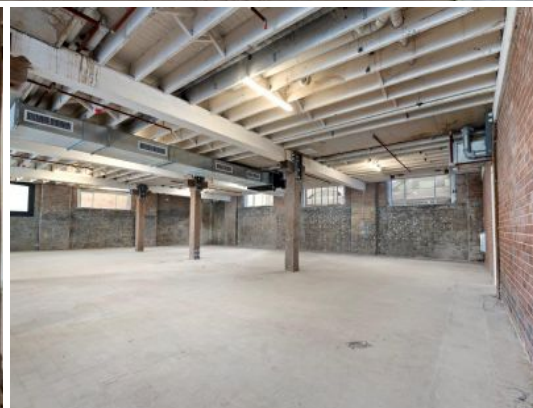

MERCER PROPERTY

Council Rates : \$0.00 p/q
Water Rates : \$0.00 p/q
Strata Rates : \$0.00 p/q