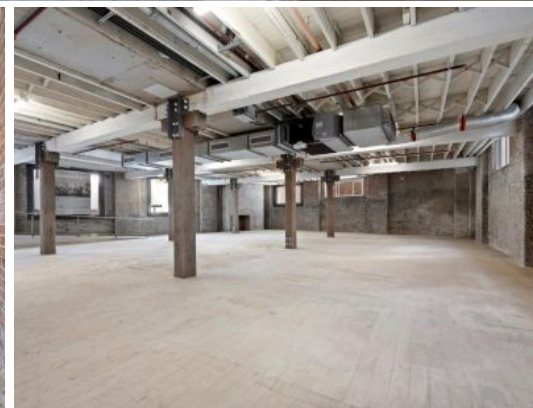

MERCER PROPERTY

Council Rates : \$0.00 p/q
Water Rates : \$0.00 p/q
Strata Rates : \$0.00 p/q