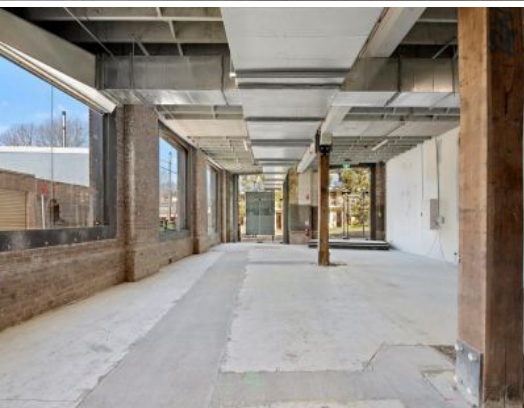

MERCER PROPERTY

Council Rates : \$0.00 p/q
Water Rates : \$0.00 p/q
Strata Rates : \$0.00 p/q