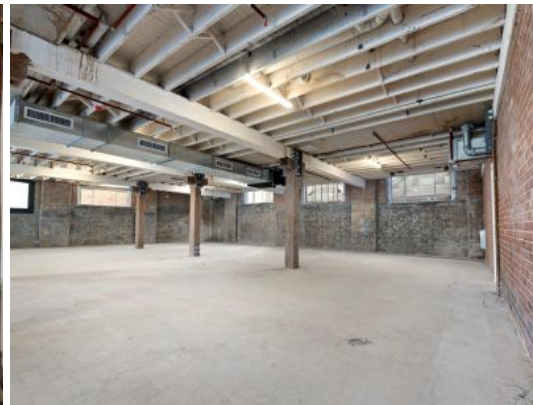

# MERCER PROPERTY

---

**Council Rates** : \$0.00 p/q  
**Water Rates** : \$0.00 p/q  
**Strata Rates** : \$0.00 p/q