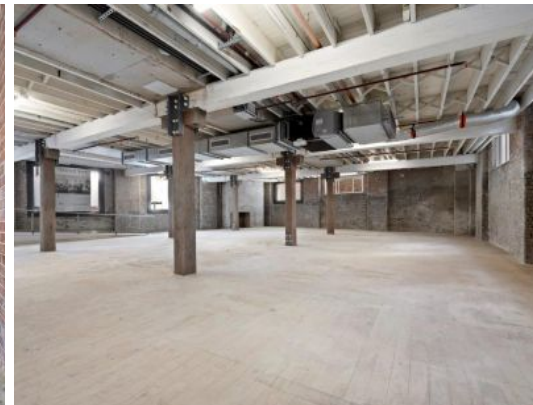

# MERCER PROPERTY

---

**Council Rates** : \$0.00 p/q  
**Water Rates** : \$0.00 p/q  
**Strata Rates** : \$0.00 p/q