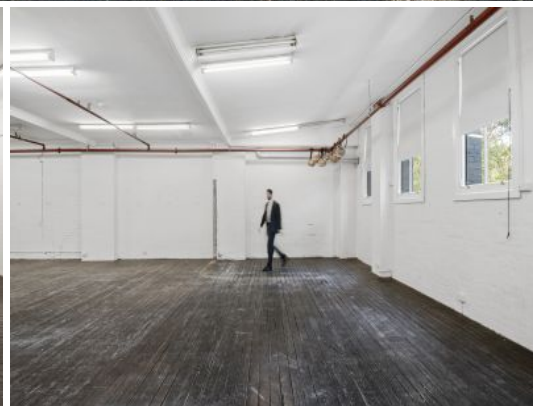

# MERCER PROPERTY

---

**Council Rates** : \$0.00 p/q  
**Water Rates** : \$0.00 p/q  
**Strata Rates** : \$0.00 p/q